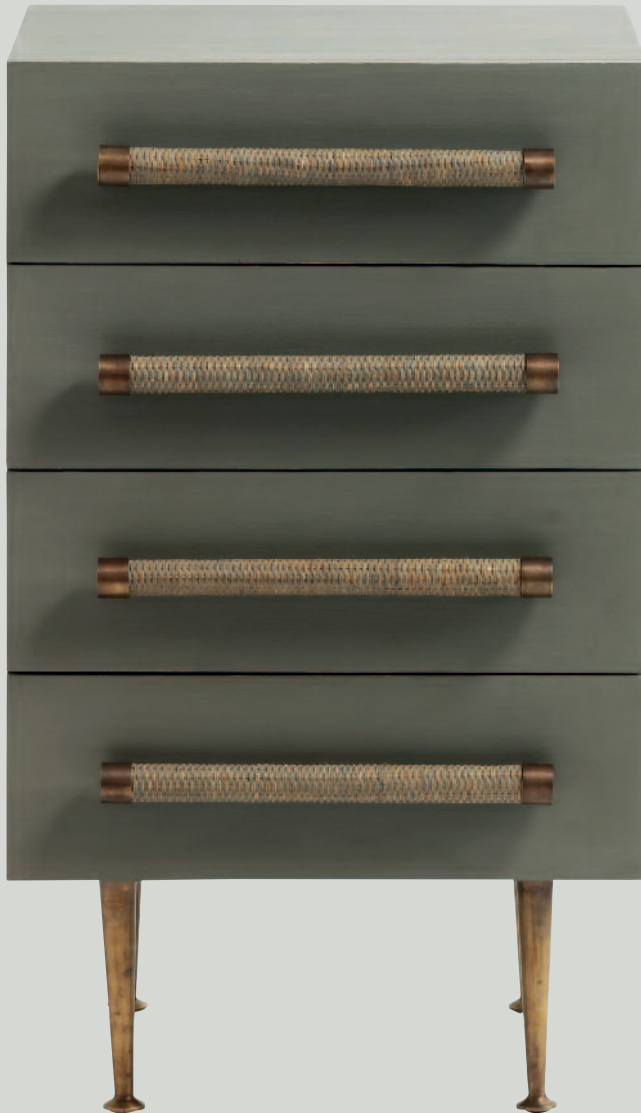

C H E L S E A T E X T I L E S
C H E L S E A E D I T I O N S

A D D I T I O N S T O M I D - C E N T U R Y
F U R N I T U R E C O L L E C T I O N

MID 039 BEDSIDE TABLE ONE DRAWER, WICKER HANDLE, BRASS TRIM & LEGS
51 X 51 X 46 CM, 20 X 20 X 18 IN

MID 039A BEDSIDE TABLE TWO DRAWERS, WICKER HANDLES, BRASS TRIM & LEGS
63 X 43 X 43 CM, 25 X 17 X 17 IN

MID 039B BEDSIDE TABLE FOUR DRAWERS, WICKER HANDLES, BRASS TRIM & LEGS

73 X 43 X 46 CM, 29 X 17 X 18 IN

MID 046A CHEST OF THREE DRAWERS, WICKER HANDLES, BRASS TRIM & LEGS
80 X 70 X 43 CM, 31.5 X 27.5 X 17 IN

MID 046 CHEST OF FOUR DRAWERS, WICKER HANDLES, BRASS TRIM & LEGS

104 X 88 X 55 CM, 41 X 35 X 22 IN

MID 280 SIDE TABLE WITH METAL BASE & STONE TOP 45 X 50 X 50 CM, 18 X 20 X 20 IN

MID 280A SIDE TABLE SMALL WITH METAL BASE & STONE TOP 45 X 39 X 39 CM, 18 X 15.5 X 15.5 IN

MID 220 CHAIR WITH METAL LEGS 92 X 74 X 82 CM, 36.5 X 29 X 32 IN