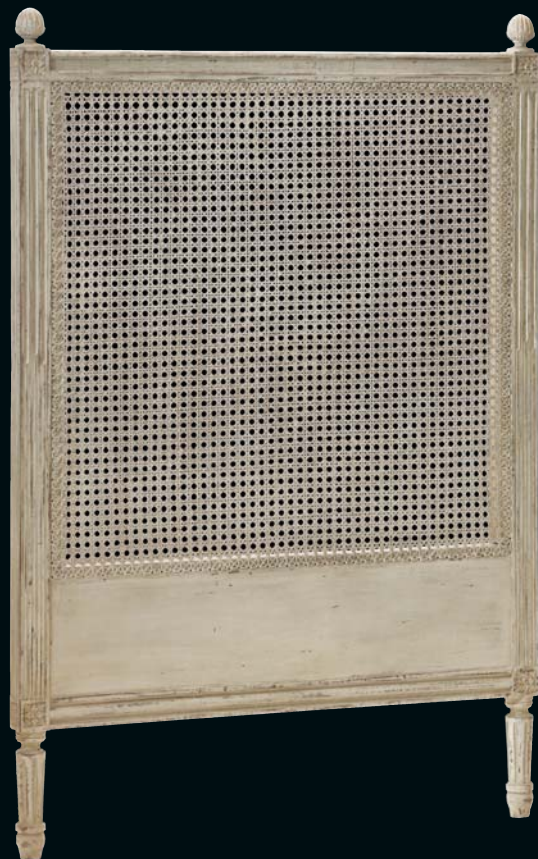

GUS 160 HEADBOARD CANED SINGLE, GUSTAVIAN GREY 128 X 103 X 5 CM, 50.5 X 40.5 X 2"

ALSO AVAILABLE: GUS 161 HEADBOARD CANED QUEEN, 133 X 156 X 5 CM, 52.5 X 61.5 X 2" AND

GUS 162 HEADBOARD CANED KING, 143 X 197 X 5 CM, 56.5 X 77.5 X 2"

GUS 163 HEADBOARD UPHOLSTERED SINGLE, ANTIQUE WHITE 128 X 103 X 5 CM, 50.5 X 40.5 X 2"

ALSO AVAILABLE: GUS 164 HEADBOARD UPHOLSTERED QUEEN, 133 X 156 X 5 CM, 52.5 X 61.5 X 2" AND

GUS 165 HEADBOARD UPHOLSTERED KING, 143 X 197 X 5 CM, 56.5 X 77.5 X 2"