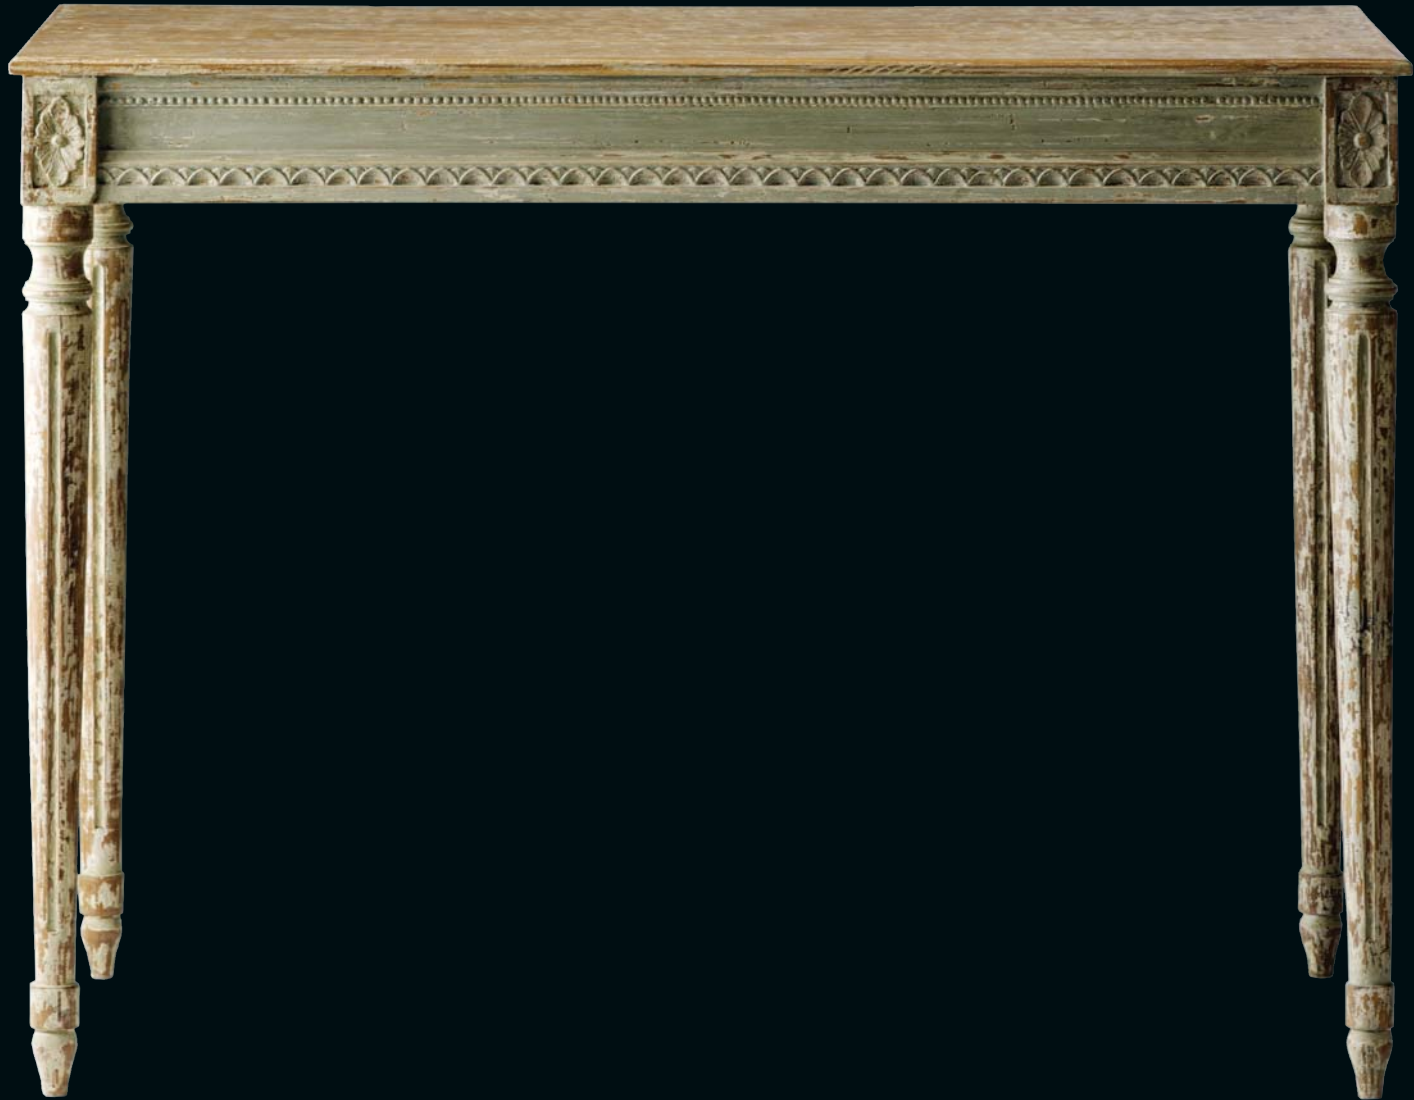

GUS 102 RECTANGLE TABLE WITH CARVING & WOODEN TOP, SEAFOAM 75 X 87 X 51 CM, 29.5 X 34 X 20"