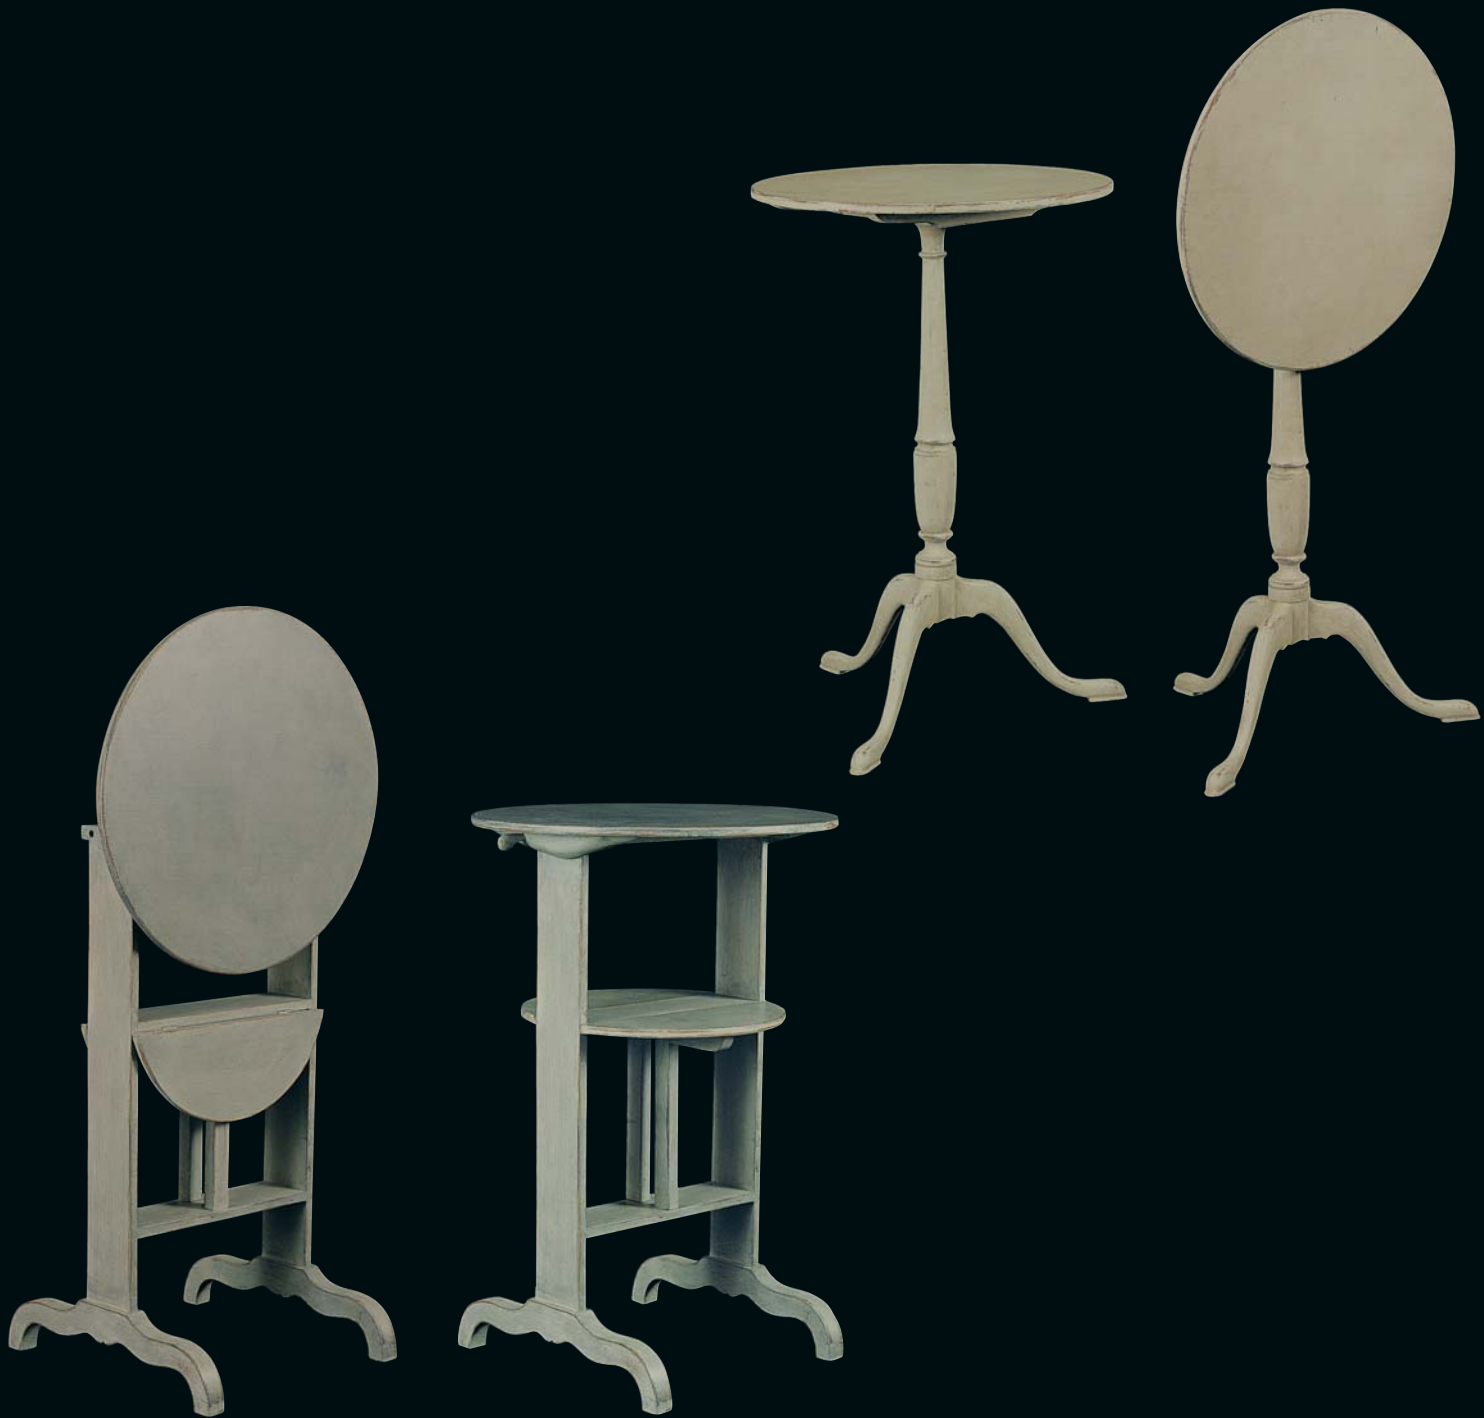

GUS 081 SIDE TABLE PEDESTAL, ANTIQUE GREY 70 X 46 X 46 CM, 27.5 X 18 X 18"
GUS 082 SIDE TABLE ROUND WITH SHELF, SWEDISH BLUE 76 X 51 X 49 CM, 30 X 20 X 19"